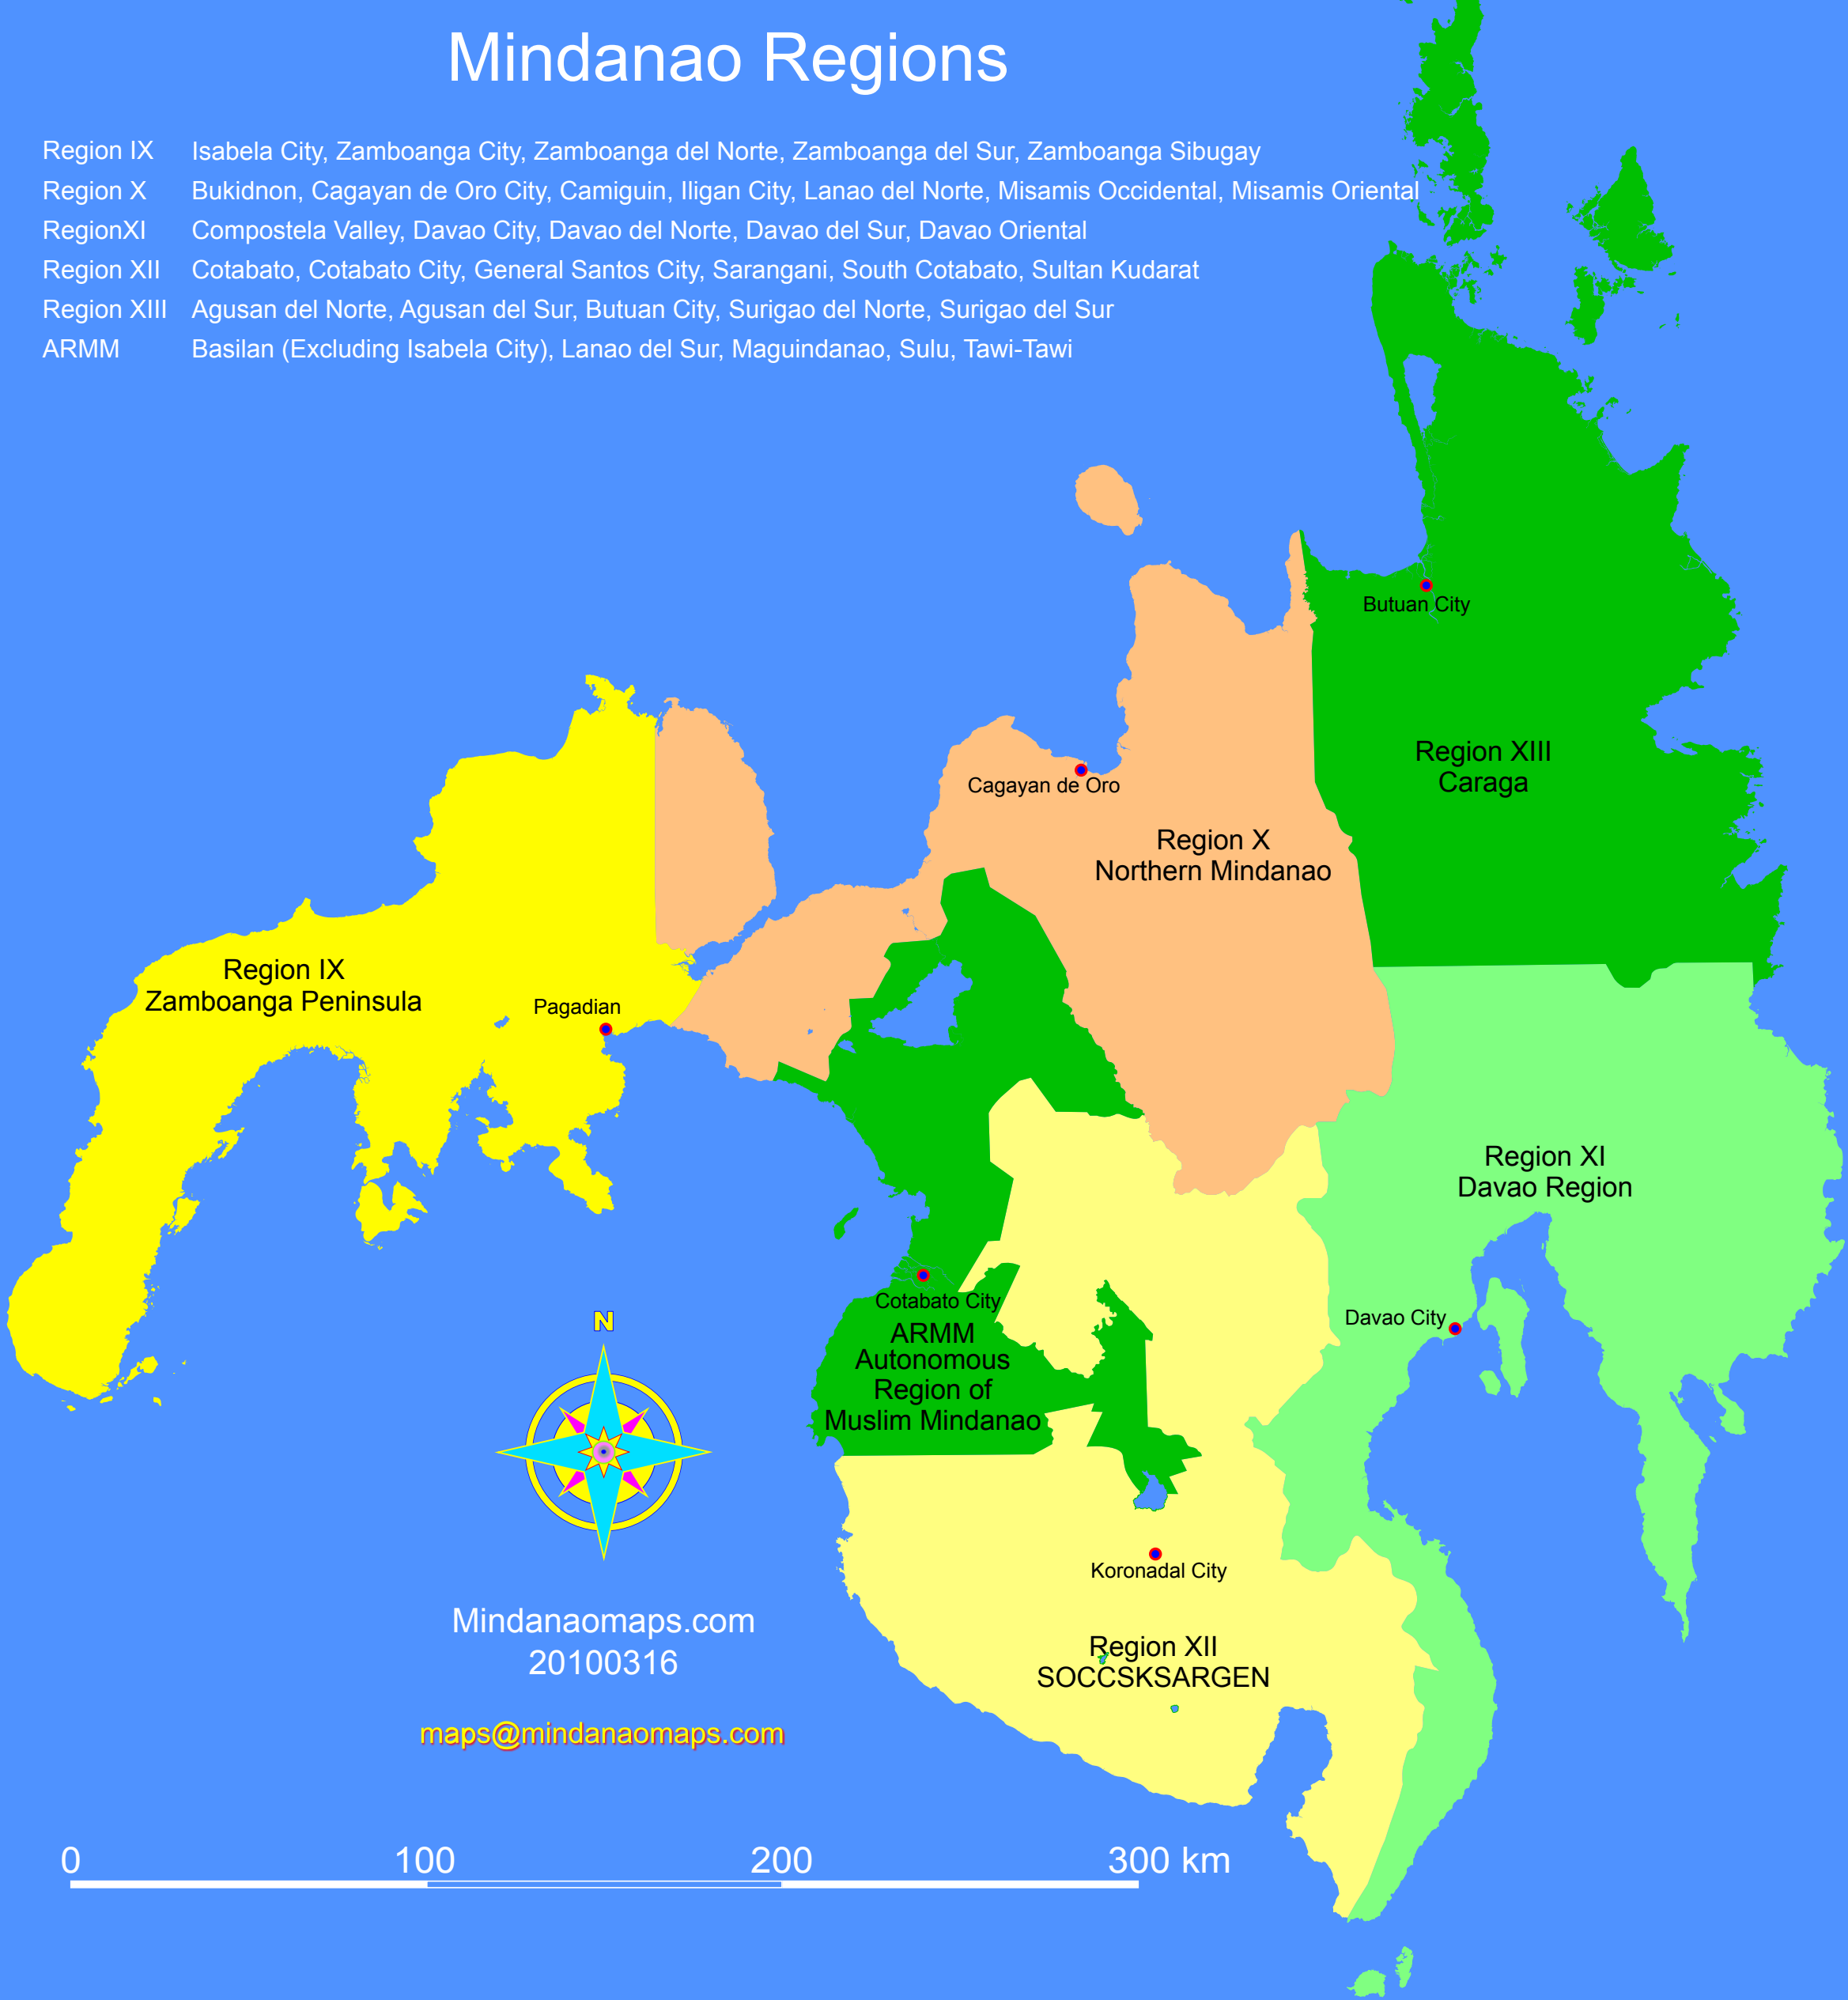

Mindanao Regions

- Region IX Isabela City, Zamboanga City, Zamboanga del Norte, Zamboanga del Sur, Zamboanga Sibugay
- Region X Bukidnon, Cagayan de Oro City, Camiguin, Iligan City, Lanao del Norte, Misamis Occidental, Misamis Oriental
- Region XI Compostela Valley, Davao City, Davao del Norte, Davao del Sur, Davao Oriental
- Region XII Cotabato, Cotabato City, General Santos City, Sarangani, South Cotabato, Sultan Kudarat
- Region XIII Agusan del Norte, Agusan del Sur, Butuan City, Surigao del Norte, Surigao del Sur
- ARMM Basilan (Excluding Isabela City), Lanao del Sur, Maguindanao, Sulu, Tawi-Tawi

Mindanaomaps.com
20100316

maps@mindanaomaps.com

0 100 200 300 km